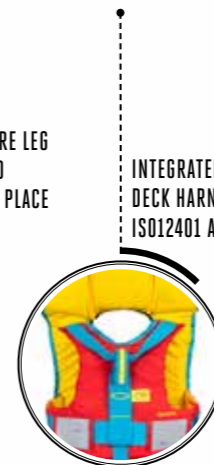

## DECKVEST NEMO+ INFANT & CHILD LIFEJACKET HARNESS

REFLECTIVE  
PANELS TO AID  
VISIBILITY

EASY ATTACH  
AND ADJUST  
BUCKLE FOR  
SECURITY

REAR  
DECK HARNESS  
FOR SAFETY LINE:  
CLIP OR COW-HITCH

REAR  
DECK HARNESS  
FOR SAFETY LINE:  
CLIP OR COW-HITCH

FRONT HAND-ONLY  
GRAB HANDLE FOR  
ADULTS TO LIFT THE  
CHILD TO SAFETY

WEBBING  
BELT END  
TIDY

COLOUR PANELS REVERSED  
TO HELP WITH IDENTIFICATION

CHILD 15-30KG

INFANT UP TO 15KG

PROTECTIVE COLLAR  
WILL KEEP HEAD  
SUPPORTED IN THE  
WATER

PADDLED, SECURE LEG  
STRAP TO HOLD  
LIFEJACKET IN PLACE  
IN THE WATER

INTEGRATED  
DECK HARNESS  
ISO12401 APPROVED

LIFEJACKET  
ISO12402-3  
APPROVED

SOFT  
NEOPRENE  
NECK PANEL

WHISTLE  
TO ALERT  
ATTENTION